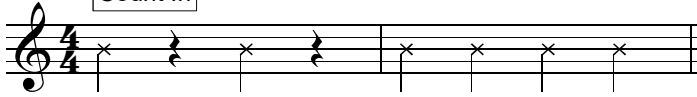

# Bossa Azure

Fast Bossa Nova

♩ = 180

Count In

Play 14x - go to coda on 14th time through